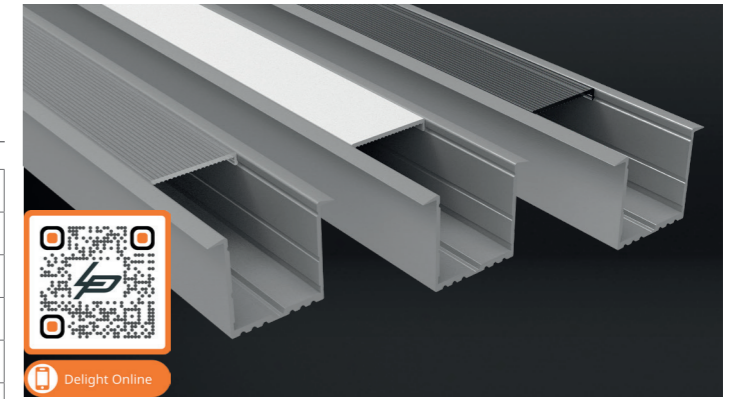

RECESSED LED PROFILES

Alupro LED profile

Wide recessed

Product name	Alupro LED profile wide recessed
Color	Aluminium
Length	2m
Width	23mm
Height	10mm
Max. LED strip power	28,8 W/m

PROFILES AND ENDCAPS			
Aluminium	White	Black	
2.01.0659	-	-	Alupro Wide LED profile aluminium 2m recessed
2.01.0662	-	-	Alupro Wide LED Endcap closed for profile 2m
2.01.0661	-	-	Alupro Wide LED Endcap open for profile 2m

COVERS AND MOUNTING CLIPS	
Article No.	
2.01.0657	Alupro LED profile wide recessed PMMA opal 2m
2.01.0658	Alupro LED profile wide recessed PMMA transparent 2m

Alupro LED profile

XL recessed

Product name	Alupro LED profile XL recessed
Color	Aluminium
Length	2m
Width	35mm
Height	34,8mm
Max. LED strip power	28,8 W/m

Alupro LED profile

XLR Plus

Product name	Alupro LED profile XLR Plus
Color	Aluminium
Length	2m
Width	50mm
Height	35mm
Max. LED strip power	28,8 W/m

PROFILES AND ENDCAPS			
Aluminium	White	Black	
2.01.1031	-	-	Alupro LED profile XLR Plus + cover PC opal recessed 2m
2.01.1032	-	-	Alupro LED profile XLR Plus endcap closed (2 pieces) for profile recessed