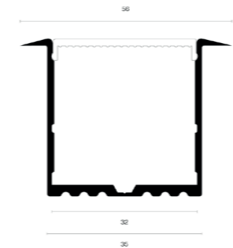

PROFILES AND ENDCAPS			
Aluminium	White	Black	
2.01.0669	-	-	Alupro LED profile XL recessed aluminium 2m
2.01.0672	-	-	Alupro LED profile XL recessed endcap closed for profile 2m
2.01.0671	-	-	Alupro LED profile XL recessed endcap open for profile 2m