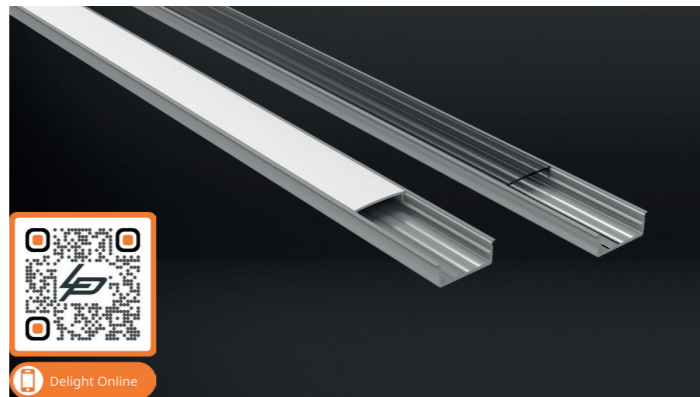

RECESSED LED PROFILES

Alupro LED profile

Wide recessed

Product name	Alupro LED profile wide recessed
Color	Aluminium
Length	2m
Width	23mm
Height	10mm
Max. LED strip power	28,8 W/m

PROFILES AND ENDCAPS			
Aluminium	White	Black	
2.01.0659	-	-	Alupro Wide LED profile aluminium 2m recessed
2.01.0662	-	-	Alupro Wide LED Endcap closed for profile 2m
2.01.0661	-	-	Alupro Wide LED Endcap open for profile 2m

COVERS AND MOUNTING CLIPS	
Article No.	
2.01.0657	Alupro LED profile wide recessed PMMA opal 2m
2.01.0658	Alupro LED profile wide recessed PMMA transparent 2m

Alupro LED profile

XL recessed

Product name	Alupro LED profile XL recessed
Color	Aluminium
Length	2m
Width	35mm
Height	34,8mm
Max. LED strip power	28,8 W/m

PROFILES AND ENDCAPS			
Aluminium	White	Black	
2.01.0669	-	-	Alupro LED profile XL recessed aluminium 2m
2.01.0672	-	-	Alupro LED profile XL recessed endcap closed for profile 2m
2.01.0671	-	-	Alupro LED profile XL recessed endcap open for profile 2m

Alupro LED profile

XLR Plus

Product name	Alupro LED profile XLR Plus
Color	Aluminium
Length	2m
Width	50mm
Height	35mm
Max. LED strip power	28,8 W/m

PROFILES AND ENDCAPS			
Aluminium	White	Black	
2.01.1031	-	-	Alupro LED profile XLR Plus + cover PC opal recessed 2m
2.01.1032	-	-	Alupro LED profile XLR Plus endcap closed (2 pieces) for profile recessed